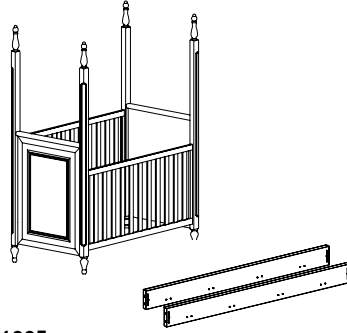

## Cameron Collection - 10

**3005**  
Chelsea "Crib to Double bed"  
Convertible Crib  
Chelsea "Bassinette à Lit double"  
Bassinette transformable  
54" x 30"

**1005**  
Canopy "Crib to Twin"  
Convertible Crib  
Baldaquin "Bassinette à Lit simple"  
Bassinette transformable  
54" x 30"

**1039**  
Canopy bed 39"  
Baldaquin Lit 39"  
43" x 84" x 83"

**3085**  
Candice Twin bed 39"  
Candice Lit simple 39"  
44.5" x 84" x 49.5"

**3090**  
Chelsea Twin bed 39"  
Chelsea Lit simple 39"  
44.5" x 82" x 51.75"