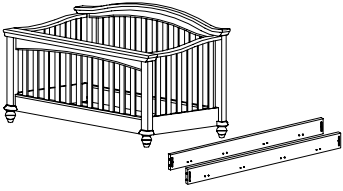

## Cameron Collection - 10

**3005**  
Chelsea "Crib to Double bed"  
Convertible Crib  
Chelsea "Bassinette à Lit double"  
Bassinette transformable  
54" x 30"

**1005**  
Canopy "Crib to Twin"  
Convertible Crib  
Baldaquin "Bassinette à Lit simple"  
Bassinette transformable  
54" x 30"

**1039**  
Canopy bed 39"  
Baldaquin Lit 39"  
43" x 84" x 83"

**3085**  
Candice Twin bed 39"  
Candice Lit simple 39"  
44.5" x 84" x 49.5"

**3090**  
Chelsea Twin bed 39"  
Chelsea Lit simple 39"  
44.5" x 82" x 51.75"