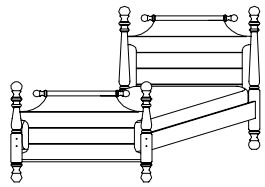

## Cameron Collection - 10

**3005**  
Chelsea "Crib to Double bed"  
Convertible Crib  
Chelsea "Bassinette à Lit double"  
Bassinette transformable  
54" x 30"

**1005**  
Canopy "Crib to Twin"  
Convertible Crib  
Baldaquin "Bassinette à Lit simple"  
Bassinette transformable  
54" x 30"

**1039**  
Canopy bed 39"  
Baldaquin Lit 39"  
43" x 84" x 83"

**3085**  
Candice Twin bed 39"  
Candice Lit simple 39"  
44.5" x 84" x 49.5"

**3090**  
Chelsea Twin bed 39"  
Chelsea Lit simple 39"  
44.5" x 82" x 51.75"